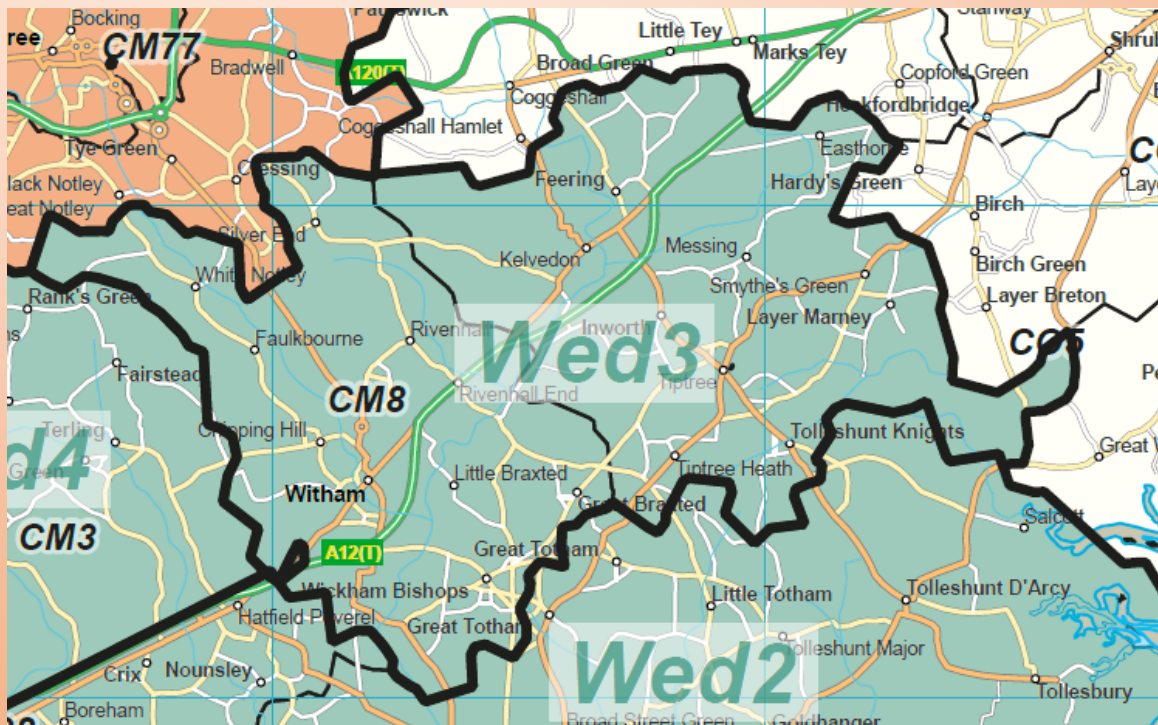

HEALTHCARE VISITS

SAME EXPERT VETERINARY CARE AT A LOWER COST

SINGLE CLIENT ON YARD: £20

TWO/THREE CLIENTS ON YARD: £15 per client

FOUR+ CLIENTS ON YARD: £10 per client

KELVEDON

CM8, CO5 (CO5 WEST OF GT WIGBOROUGH AND PELDON)

3RD WEDNESDAY OF EACH MONTH

ROUTINE TREATMENT ONLY

VISITS MUST BE BOOKED AT LEAST 24 HOURS IN ADVANCE

TIME SLOT WILL BE SENT BY TEXT THE DAY BEFORE

FOR FURTHER INFORMATION ABOUT OTHER HEALTHCARE VISITS

PLEASE CALL US - 01277 823808